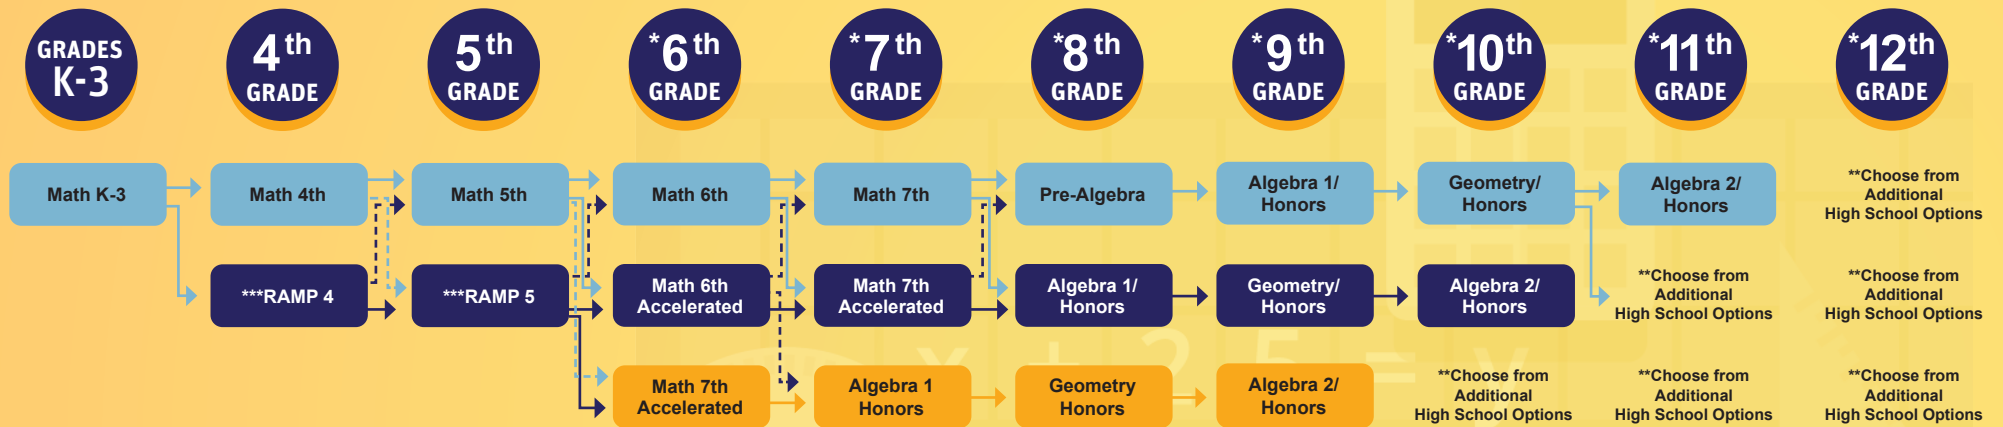

FLORIDA'S B.E.S.T. STANDARDS FOR MATHEMATICS

MATH PROGRESSION

KINDERGARTEN THROUGH GRADE 12

Students' individual math course progressions should be customized based on their learning needs and their college and career goals. Solid arrows indicate common course progressions in mathematics, while dashed arrows indicate potential alternative course progressions. Math course options and prerequisites may vary based on location. Please check with your student's school for a complete list of additional math courses offered